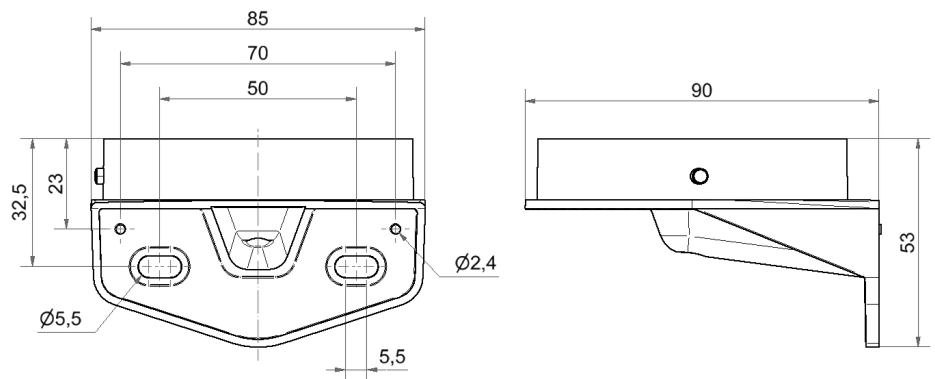

EvoSIGNAL / EvoSIGNAL Accessories
Midi Bracket WM GY

Part No.: 261.700.07

MECHANICAL DATA	
Length	90 mm
Width	85 mm
Height	53 mm
Materials	PC/ABS
Housing colour	Grey
Protection category	IP66
Cable entry	Through hole
Cable entry maximum	d = 9 mm
Type of fixing	Wall mounting
Working temperature minimum	-30°C
Working temperature maximum	+60°C
UL Type Rating	Type 12
Weight with packaging	54 g
Product weight	54 g

ELECTRICAL DATA	
Pollution degree	3

DRAWING

! For additional installation and mounting information, refer to the appropriate user guide at www.werma.com. This printed copy is for information only and is subject to alteration.