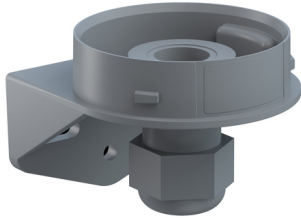

EvoSIGNAL / EvoSIGNAL Accessories  
**Mini Bracket Cable Gland GY**

Part No.: 260.700.06

RoHS

MECHANICAL DATA	
Length	67 mm
Width	62 mm
Height	51 mm
Diameter	62 mm
Materials	PC/ABS
Housing colour	Grey
Protection category	IP66
Cable entry	Screwed cable gland
Cable entry minimum	d = 8 mm
Cable entry maximum	d = 12 mm
Tension relief	Present (conforms to VDI)
Type of fixing	Wall mounting
Working temperature minimum	-30°C
Working temperature maximum	+60°C
Weight with packaging	39 g
Product weight	35 g
ELECTRICAL DATA	
Pollution degree	3

EvoSIGNAL / EvoSIGNAL Accessories  
**Mini Bracket Cable Gland GY**

**DRAWING**

For additional installation and mounting information, refer to the appropriate user guide at [www.werma.com](http://www.werma.com). This printed copy is for information only and is subject to alteration.