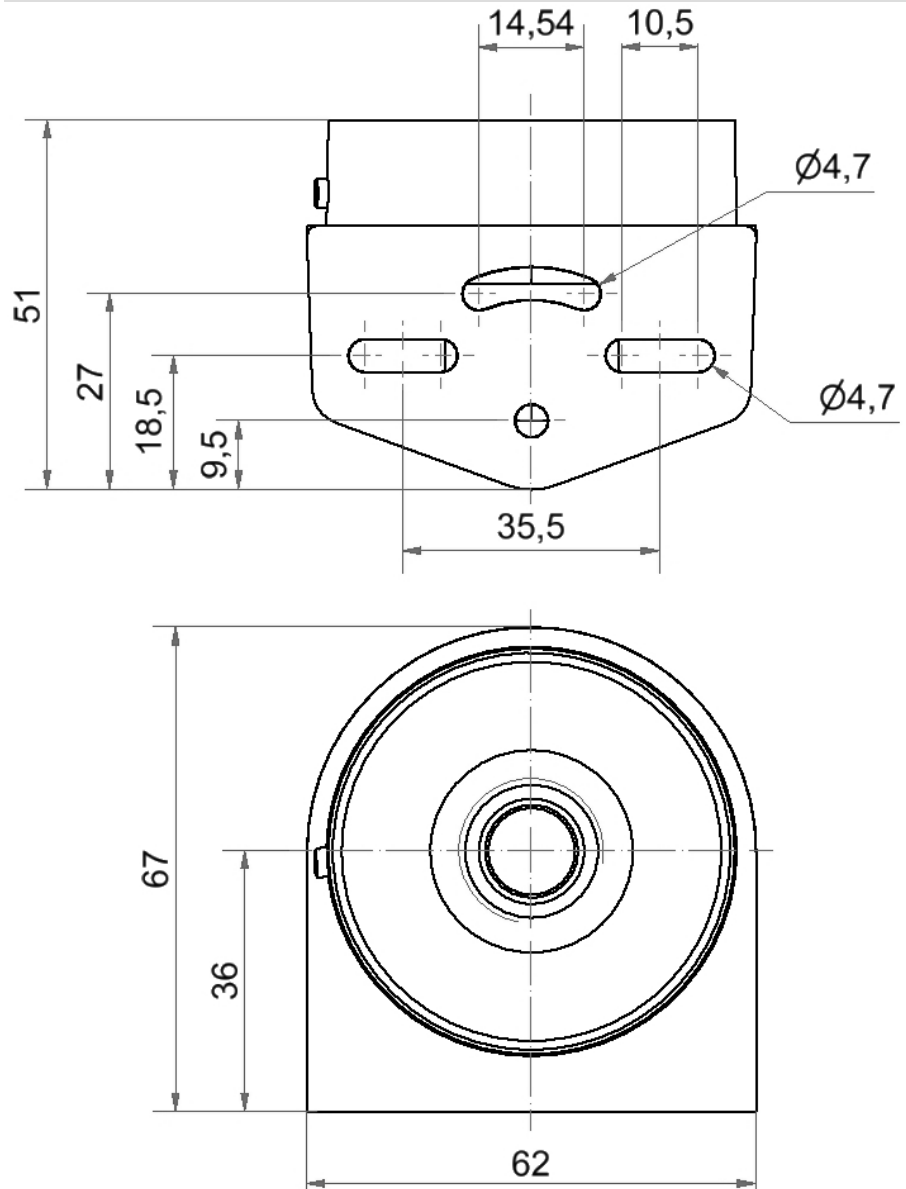

EvoSIGNAL / EvoSIGNAL Accessories  
**Mini Bracket Cable Gland GY**

Part No.: 260.700.06

RoHS

MECHANICAL DATA	
Length	67 mm
Width	62 mm
Height	51 mm
Diameter	62 mm
Materials	PC/ABS
Housing colour	Grey
Protection category	IP66
Cable entry	Screwed cable gland
Cable entry minimum	d = 8 mm
Cable entry maximum	d = 12 mm
Tension relief	Present (conforms to VDI)
Type of fixing	Wall mounting
Working temperature minimum	-30°C
Working temperature maximum	+60°C
Weight with packaging	39 g
Product weight	35 g
ELECTRICAL DATA	
Pollution degree	3

EvoSIGNAL / EvoSIGNAL Accessories  
**Mini Bracket Cable Gland GY**

**DRAWING**

For additional installation and mounting information, refer to the appropriate user guide at [www.werma.com](http://www.werma.com). This printed copy is for information only and is subject to alteration.