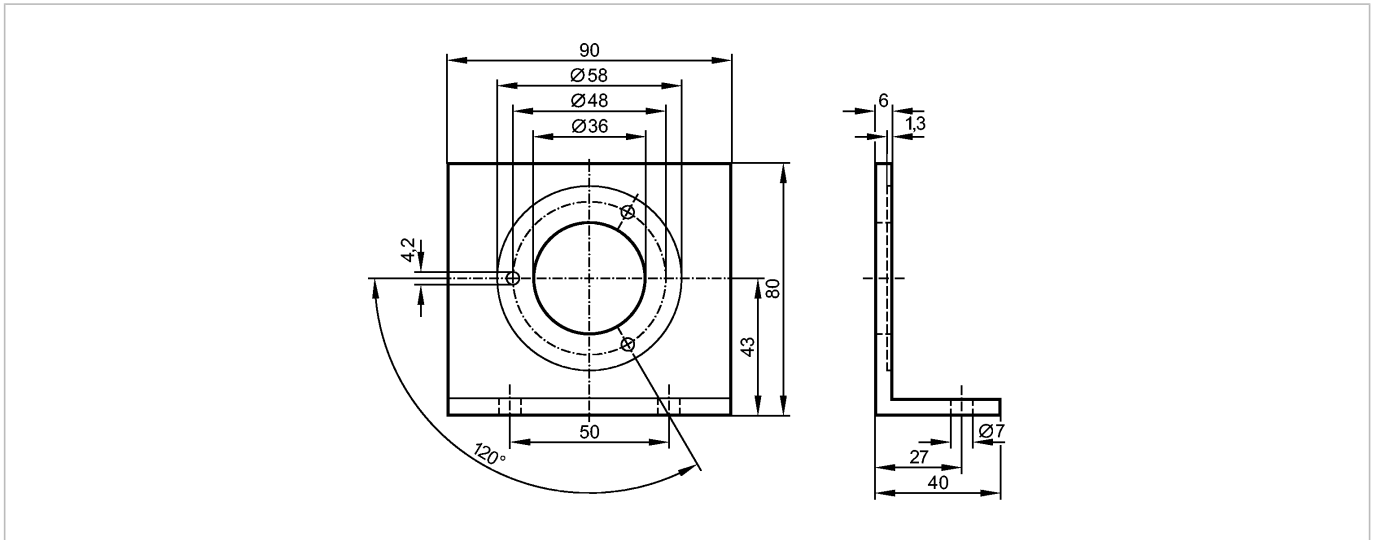

**E60035**

ANGLE BRACKET RV,RMV

Accessories

Made in Germany

**Product characteristics**

Angle bracket

**Mechanical data**

Design for encoders for types RMV, RV

Housing materials aluminium black anodised

Weight [kg] 0.145

**Remarks**

Pack quantity [piece] 1