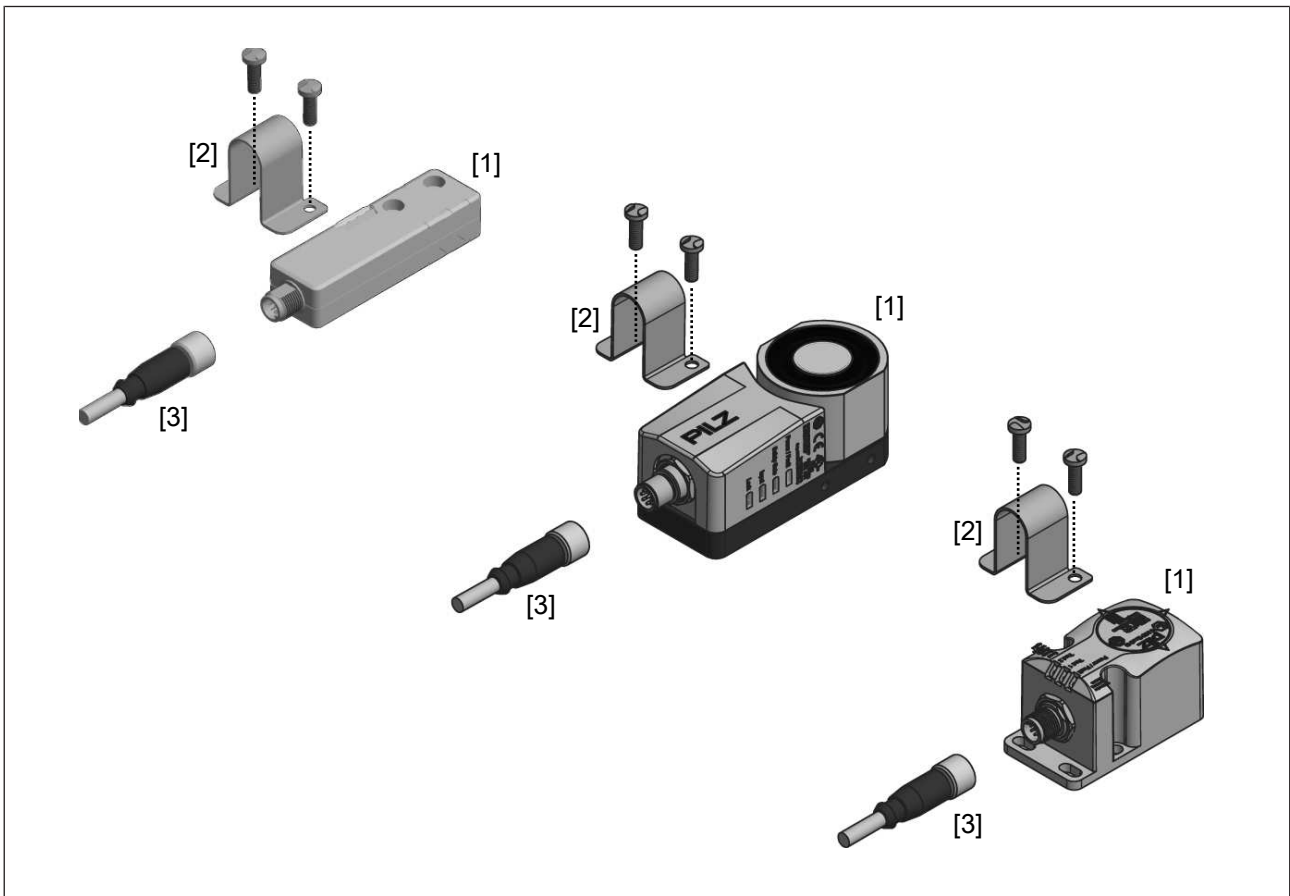

## PSEN cs1/2 bracket cable fix

**PILZ**  
THE SPIRIT OF SAFETY

- ▶ PSEN sensor technology

### Legend

- [1] Safety switch  
PSENcode cs1/2, cs5/6 M12,  
PSENslock
- [3] Cable

- [2] PSEN cs1/2 bracket cable fix

**Dimensions in mm**

**Technical details**

Mechanical data	
Material	Stainless steel
Weight	17 g