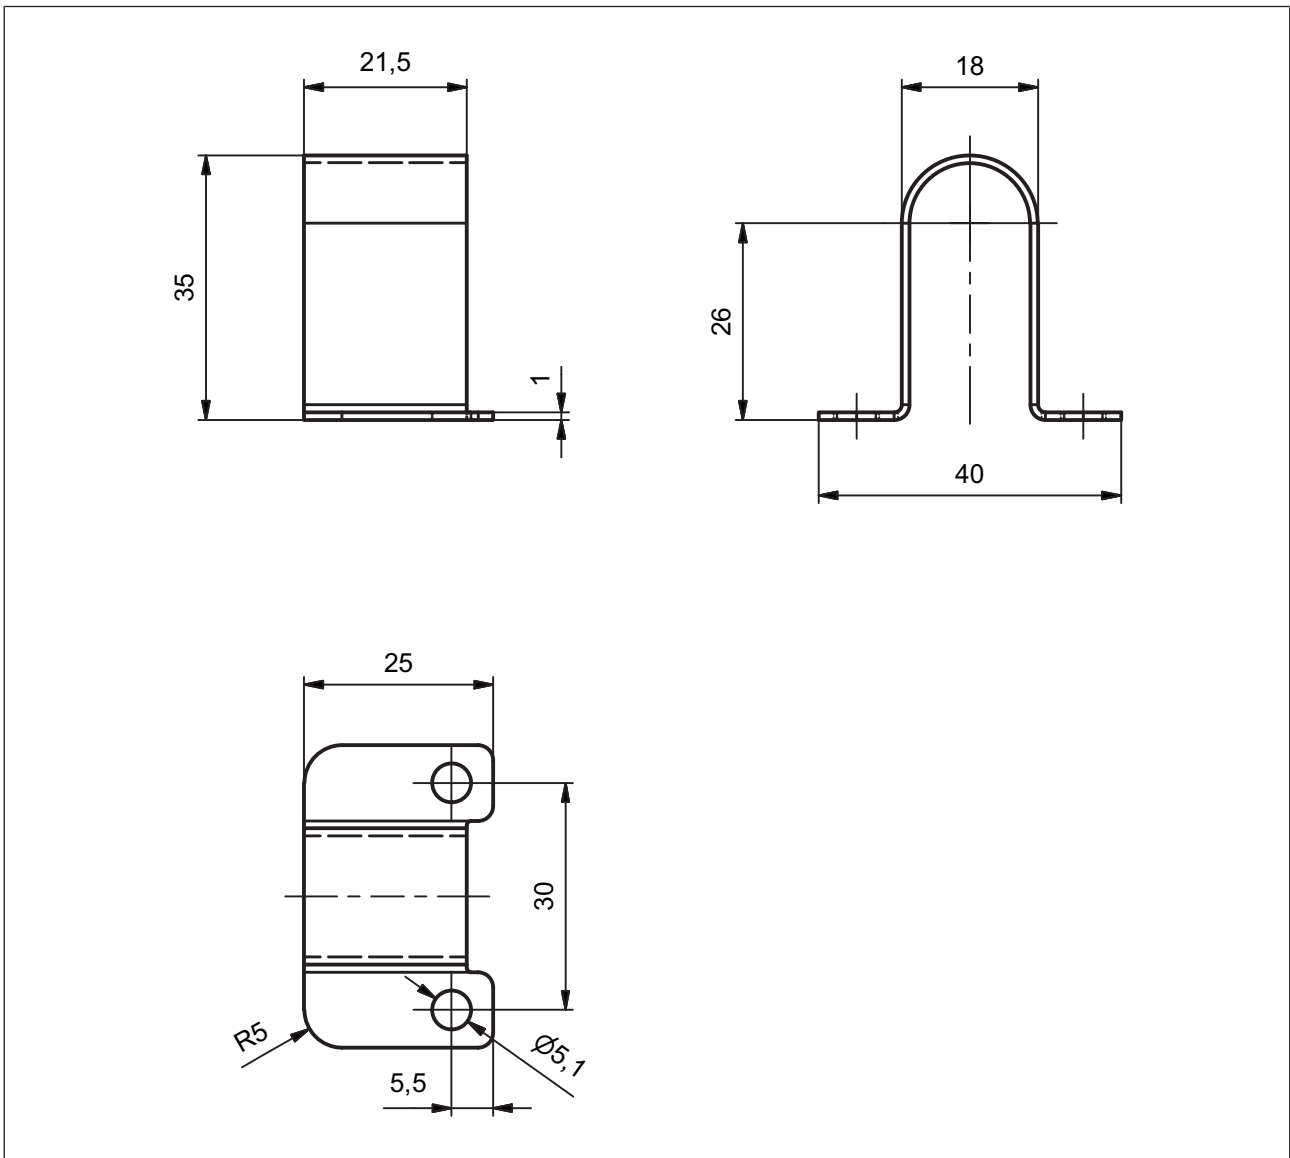

### Legend

- [1] Safety switch  
PSENcode cs1/2, cs5/6 M12,  
PSENslock
- [3] Cable

- [2] PSEN cs1/2 bracket cable fix

**Dimensions in mm**

**Technical details**

Mechanical data	
Material	Stainless steel
Weight	17 g