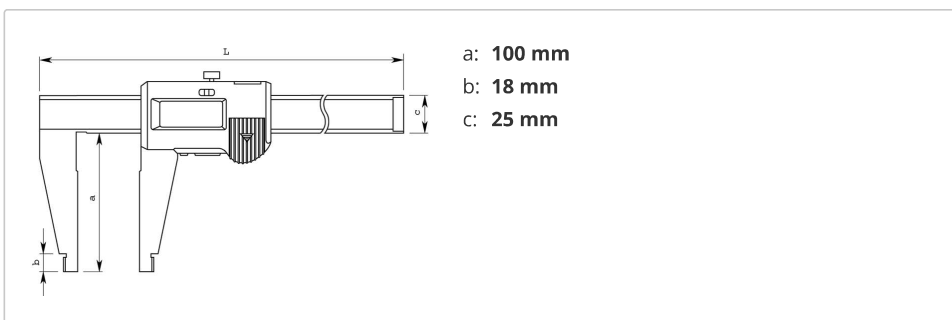

Digital ABS Caliper with Nib Style Jaws

0-600mm

Item number: 550-205-10

Description

This is a Digimatic caliper with nib-style jaws that lets you measure inside dimensions. It offers you the following benefits:

- Rounded measuring surfaces enable you to measure inside dimensions.
- ABSOLUTE System delivers reliable measurements.

Features

Inside measuring from:	20.1 mm
Max. Permissible Error E MPE:	±0,05 mm
Mass:	1290 g
Max. response speed:	Unlimited
Battery life:	Approx. 5 years, 3,5 years (>300 mm)
ORIGIN (ABS-Zero):	Yes
ON/OFF:	Yes
Low voltage alarm:	Yes
Data output:	Yes
Max. Permissible Error S MPE:	±0,05 mm

Dimensions

Accessories

Standard accessories:

Digimatic Cable, Straight, Data Button,
1m
959149
Suggested retail price: **43.00 €***

Digimatic Cable, Straight, Data Button,
2m
959150

	Suggested retail price: 50.00 €*
	U-WAVE-T Connection Cable C Straight, with Data Button 02AZD790C Suggested retail price: 92.00 €*
	USB Input Tool Direct (Digimatic USB) Digi/Digi2, Straight, with Data Button 06AFM380C Suggested retail price: 107.00 €*