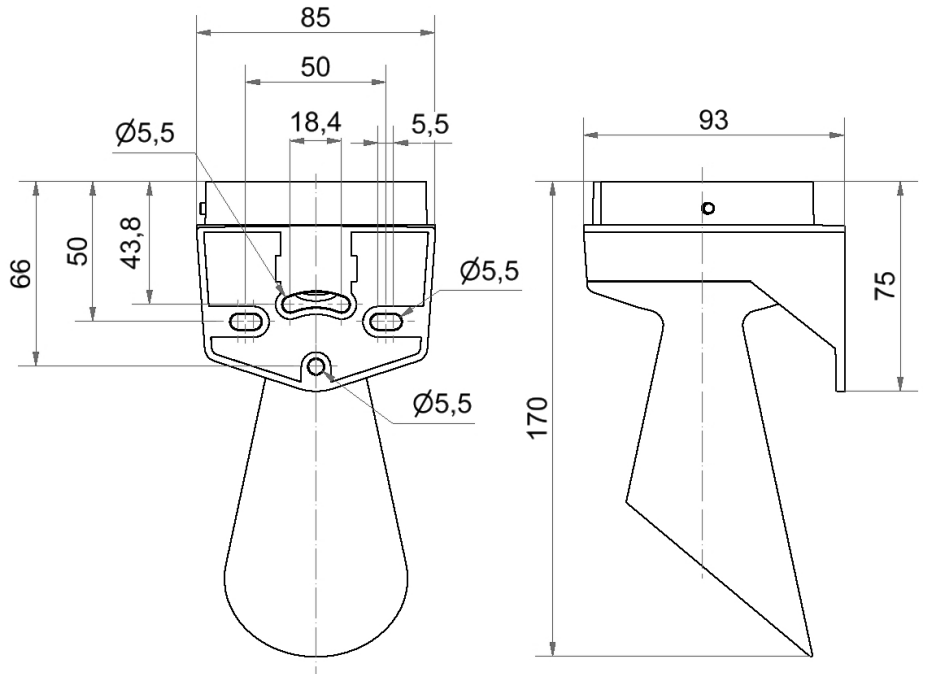

EvoSIGNAL / EvoSIGNAL Accessories  
**Midi Horn Bracket WM GY**

Part No.: 261.700.03

RoHS

MECHANICAL DATA	
Length	93 mm
Width	85 mm
Height	170 mm
Materials	PC/ABS
Housing colour	Grey
Protection category	IP66
Cable entry	Membrane grommet
Cable entry maximum	d = 9 mm
Type of fixing	Wall mounting
Working temperature minimum	-30°C
Working temperature maximum	+60°C
Weight with packaging	136 g
Product weight	136 g

ELECTRICAL DATA	
Pollution degree	3

**DRAWING**

! For additional installation and mounting information, refer to the appropriate user guide at [www.werma.com](http://www.werma.com). This printed copy is for information only and is subject to alteration.