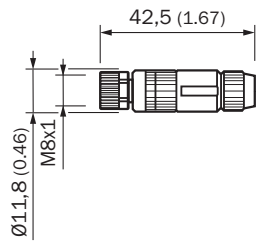

Dimensional drawing (Dimensions in mm (inch))