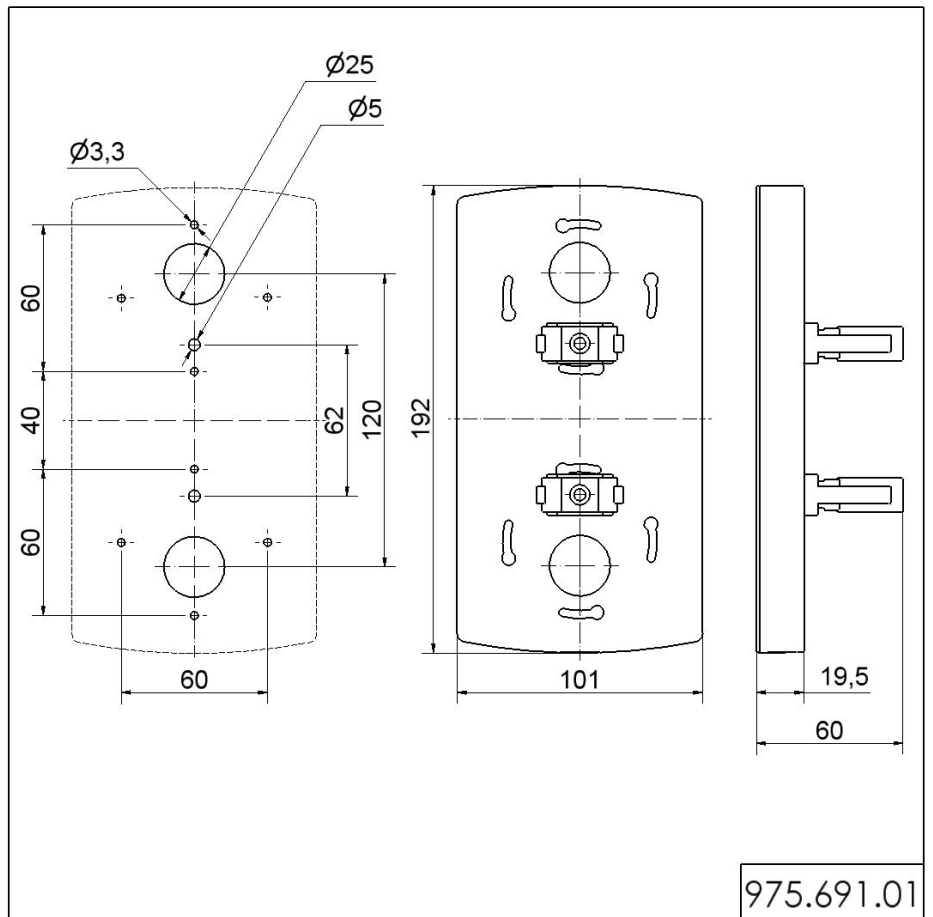

FlatSIGN / Accessories
Fixing kit BK

Part No.: 975.691.01

MECHANICAL DATA

Length	60 mm
Width	101 mm
Height	192 mm
Materials	PA-GF PC/ABS
Housing colour	Black
Weight with packaging	126 g
Product weight	126 g

DRAWING

! For additional installation and mounting information, refer to the appropriate user guide at www.werma.com. This printed copy is for information only and is subject to alteration.