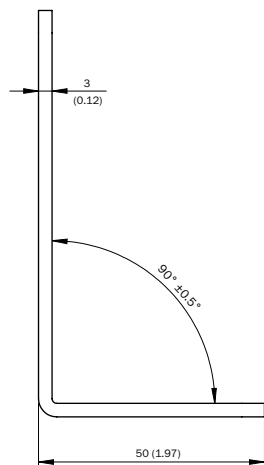

## Ordering information

Type	Part no.
BEF-WF-MRS	2084709

Other models and accessories → [www.sick.com/](http://www.sick.com/)

### Technical specifications

<b>Accessory group</b>	Mounting brackets and plates
<b>Accessory family</b>	Mounting brackets
<b>Description</b>	Mounting bracket for encoder with spigot 36 mm

Dimensional drawing (Dimensions in mm (inch))