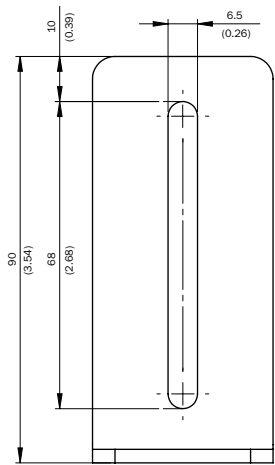

## Ordering information

Type	Part no.
BEF-WF-MRS	2084709

Other models and accessories → [www.sick.com/](http://www.sick.com/)

### Technical specifications

<b>Accessory group</b>	Mounting brackets and plates
<b>Accessory family</b>	Mounting brackets
<b>Description</b>	Mounting bracket for encoder with spigot 36 mm

Dimensional drawing (Dimensions in mm (inch))