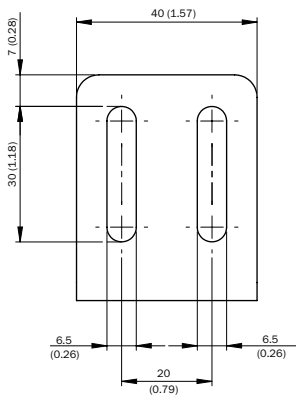

## Ordering information

Type	Part no.
BEF-WF-MRS	2084709

Other models and accessories → [www.sick.com/](http://www.sick.com/)

### Technical specifications

<b>Accessory group</b>	Mounting brackets and plates
<b>Accessory family</b>	Mounting brackets
<b>Description</b>	Mounting bracket for encoder with spigot 36 mm

Dimensional drawing (Dimensions in mm (inch))