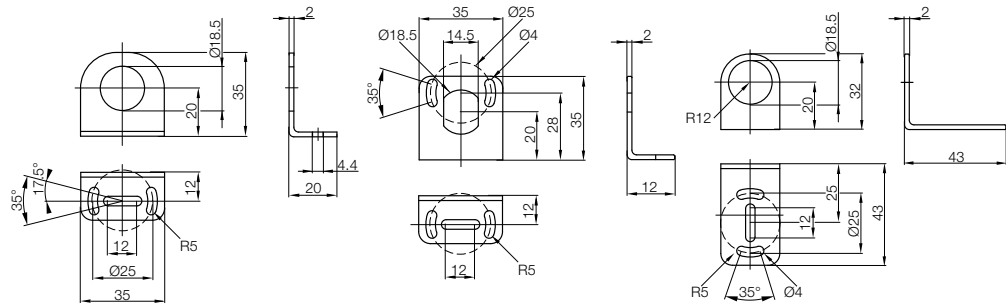

Special Accessories for Photoelectric Sensors

Mounting brackets

Reflectors are assigned to the accessories that we mark in gray.

| Description | Mounting bracket | Mounting bracket | Mounting bracket |
|----------------------|------------------|----------------------|------------------|
| Use | For BOS 18 | For BOS 18F/BOS 18KW | For BOS 18 |
| Ordering code | BAM00RY | BAM00RZ | BAM00T0 |
| Part number | BOS 18,0-HW-1 | BOS 18,0-HW-2 | BOS 18,0-HW-3 |

| Description | Mounting bracket | Mounting bracket |
|----------------------|------------------|--------------------------|
| Use | For BOS 18 | For BOS 18 laser sensors |
| Ordering code | BAM00T1 | BAM00T2 |
| Part number | BOS 18,0-HW-4 | BOS 18,0-HW-6 |