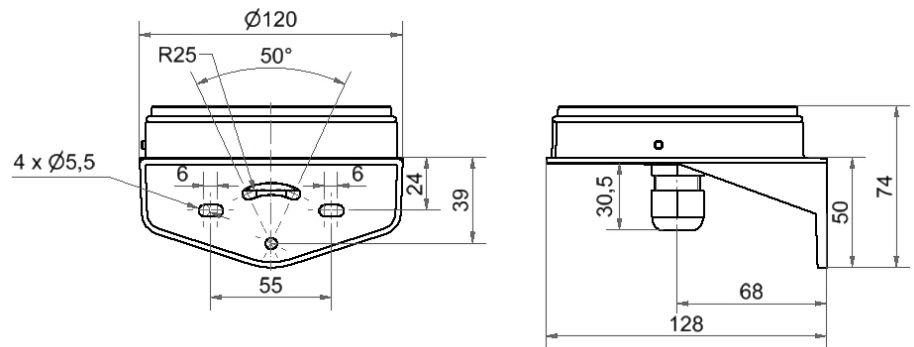

EvoSIGNAL / EvoSIGNAL Accessories

Maxi angle cable gland GY

Part No.: 262.700.06

RoHS

MECHANICAL DATA

Width	120 mm
Height	74 mm
Materials	PC/ABS
Housing colour	Grey
Protection category	IP66
Cable entry	Screwed cable gland
Cable entry minimum	d = 8 mm
Cable entry maximum	d = 12 mm
Tension relief	Present (conforms to VDI)
Type of fixing	Wall mounting
Working temperature minimum	-30°C
Working temperature maximum	+60°C
Weight with packaging	122 g
Product weight	122 g

ELECTRICAL DATA

Pollution degree	3

DRAWING

For additional installation and mounting information, refer to the appropriate user guide at www.werma.com. This printed copy is for information only and is subject to alteration.